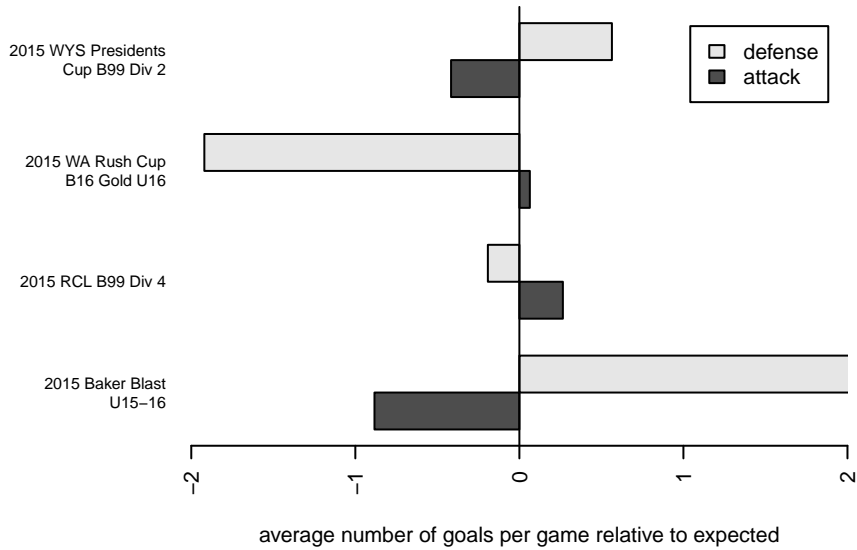

Performance relative to 13 month average