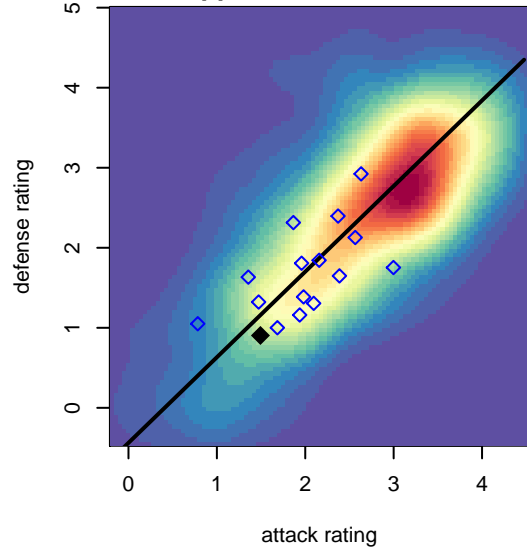

**attack and defense rating
relative to others at age
and all opponents in last 13 months**