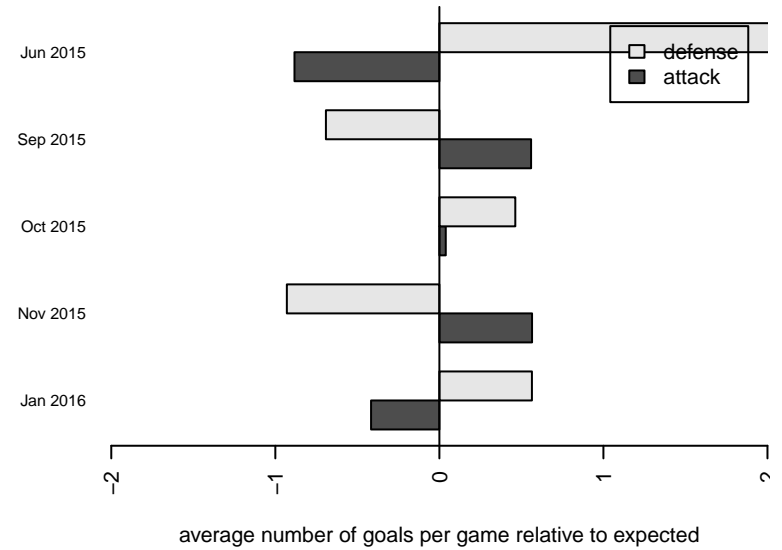

Performance relative to 13 month average