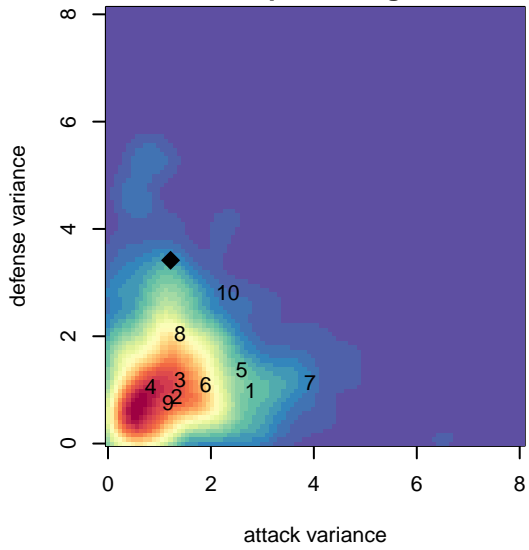

Whatcom Rangers Blue B99

Whatcom FC Rangers
 Bellingham, WA
 B99 total strength=1146
 attack=4.45 defense=2.47
 fall league = RCL B99 Div 4
 notes= Rosales 2015

alt names used:
 68 WFC Rangers BU16 99/00 Blue – Rosales
 Whatcom FC Ra – BU99 Blue
 WFC RANGERS BU16 99/00 BLUE – ROSALE
 Whatcom FC Ra – BU99 Blue

Venues played:
 2015 Baker Blast U15–16
 2015 WA Rush Cup B16 Gold U16
 2015 RCL B99 Div 4
 2015 WYS Presidents Cup B99 Div 2

**attack and defense variance (black dot)
relative to other teams
and top 10 in region**