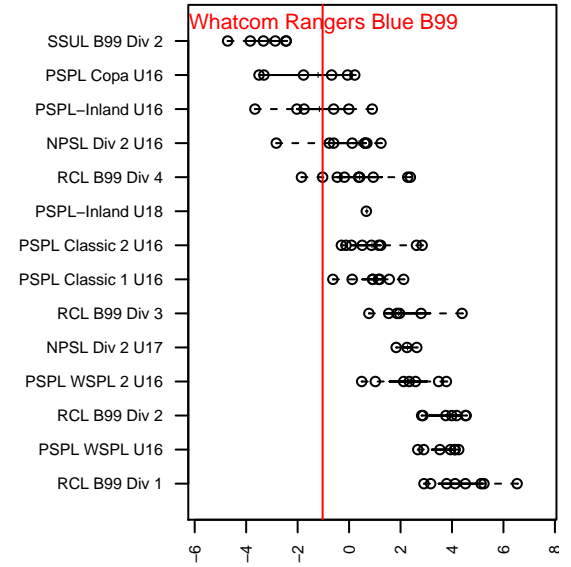

**attack and defense rating
relative to others at age
and all opponents in last 13 months**