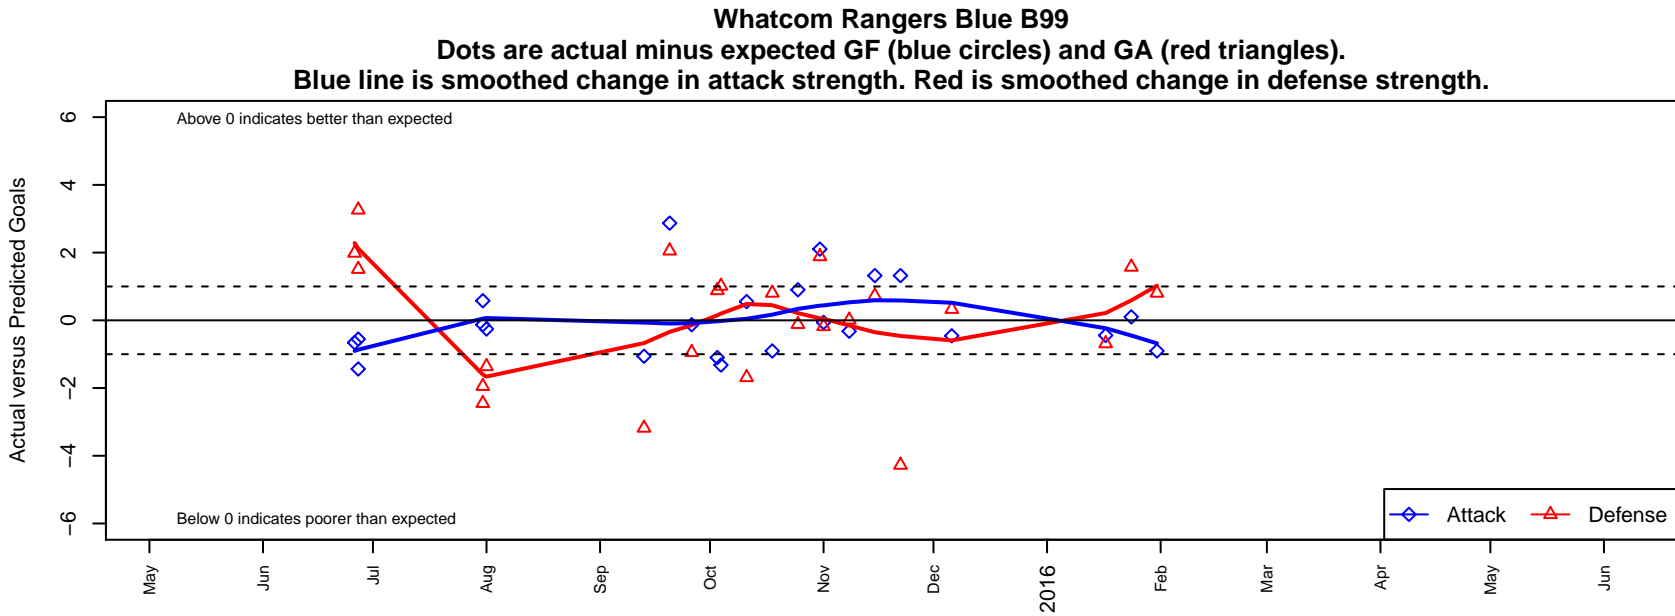

Whatcom Rangers Blue B99

Whatcom FC Rangers
 Bellingham, WA
 B99 total strength=1146
 attack=4.45 defense=2.47
 fall league = RCL B99 Div 4
 notes= Rosales 2015

alt names used:
 68 WFC Rangers BU16 99/00 Blue – Rosales
 Whatcom FC Ra – BU99 Blue
 WFC RANGERS BU16 99/00 BLUE – ROSALE
 Whatcom FC Ra – BU99 Blue

Venues played:
 2015 Baker Blast U15–16
 2015 WA Rush Cup B16 Gold U16
 2015 RCL B99 Div 4
 2015 WYS Presidents Cup B99 Div 2

**attack and defense variance (black dot)
relative to other teams
and top 10 in region**